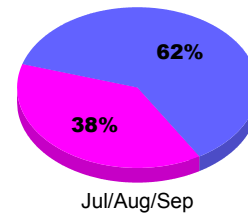

YTD Status Quo Clubs 2011-2012

Status Quo Clubs Compared to Status Quo Members

Legend: Status Quo Clubs (Cyan), Total Status Quo Members (Green)

MEMBERSHIP

**Membership Results
2011-2012**

**Membership
2010-2011**

Month	Net Memb Goal	Actual New Memb	Actual Dropped Memb	Gain/Loss of Memb	Gain/Loss of Memb
Jul/Aug/Sep		76	-63	13	-16
Totals		76	-63	13	-16

Membership Results 2011-2012

Goal, New, Dropped, Gain/Loss

Legend: Goal (Cyan), Actual (Green), Dropped (Yellow), Gain Loss (Magenta)

Comparison of Membership Gain/Loss

Current Year Compared to the Previous Year

Legend: Current Year (Cyan), Previous Year (Green)

Gender Comparison 2011-2012

Jul/Aug/Sep

Legend: Male (Blue), Female (Magenta)